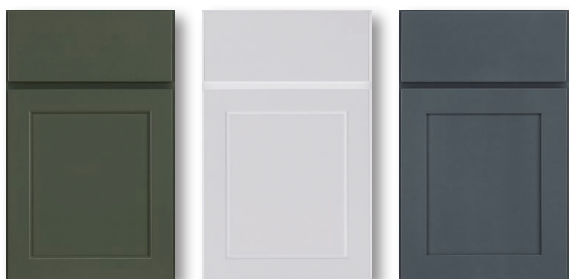

Medallion[®]

PROMOTION

THROUGH SEPTEMBER 12, 2022

SILVERLINE 50% OFF PAINT

**5 cabinet minimum
purchase required.**

Not valid with any other offer.

**All orders MUST invoice
within 120 days.**

PROMOTION RULES

1. There is 5 cabinet minimum purchase required for this Silverline promotion. Moldins, decorative items, accessories, kits and other miscellaneous products are not included as cabinets.
2. Not valid with an other offer.
3. Chargeable Rapid Response orders that meet the qualifications of the promotion will receive the appropriate discounts.
4. Special projects, displays, parade of homes, model homes, sample orders and free cabinetry are excluded from this offer.
5. To qualify for this promotion, orders must be released and scheduled with five business days after the last date of promotion.
6. Cabinetworks Group reserves the right to amend the terms or details of any of its promotions or to terminate its promotions without notice.
7. Lead times are subject to change during promotional periods based on volume.
8. Custom quote cabinets count toward the cabinet minimum; however, the promotion does not apply to the custom quote item.
9. Only valid on Classic Paints listed below. Paint with Glaze, paint with Highlight and paint with Heirloom not included. Refer to 200 in your Medallion specifications manual. Does not apply to the Finish Select program.
10. Silverline Classic Paint included in the promotion: Carriage Black Classic, Celeste Classic, Chai Latte Classic, Divinity Classic, Earl Grey Classic, Eucalyptus Classic, Frappe Classic, Gale Classic, Gray Owl Classic, Irish Crème Classic, Macchiato Classic, Magnolia Classic, Sea Salt Classic, White Chocolate Classic and White Icing Classic.